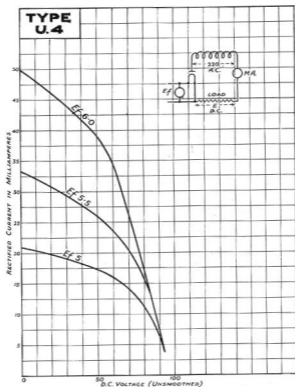

## MARCONI VALVES

TYPE U 4

RECTIFIER

*Characteristic Curve of Average U<sub>4</sub> Valve.*

*The valve in the purple box*